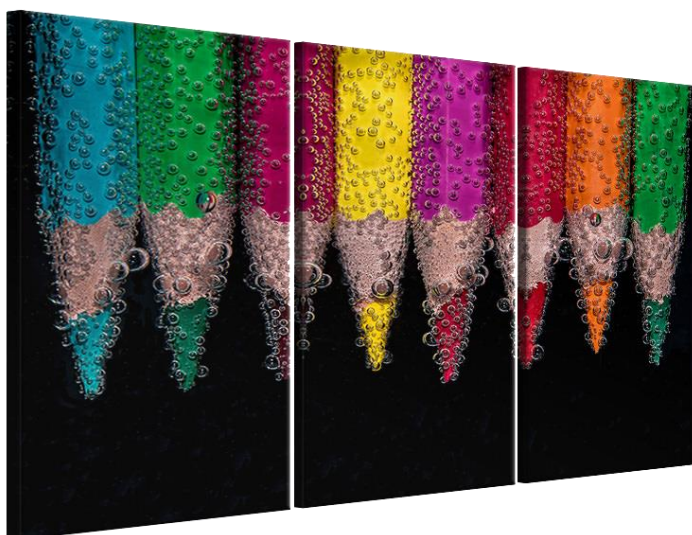

Art. WP18

Spennellare in acqua
4.2 m x 2.8 m

Brush in water
4.2 m x 2.8 m

1 pezzo / 1 piece

CHF 750.00