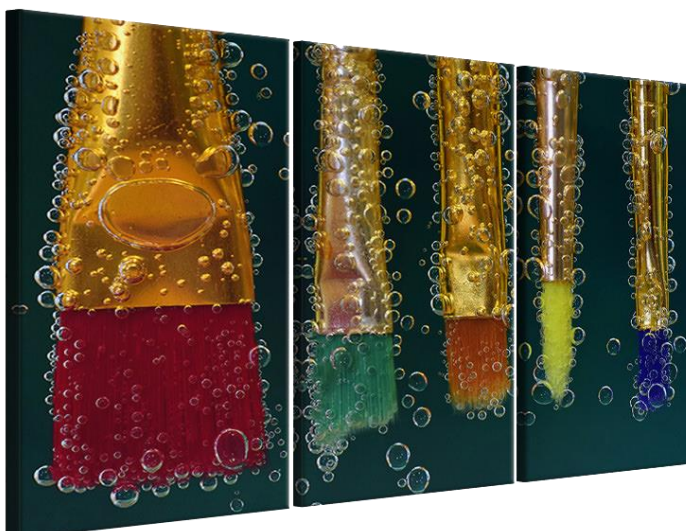

1 pezzo / 1 piece

**CHF 750.00**

**Art. WP18**

**Spennellare in acqua**  
**4.2 m x 2.8 m**

**Brush in water**  
**4.2 m x 2.8 m**

1 pezzo / 1 piece

**CHF 750.00**

**Art. WP19**