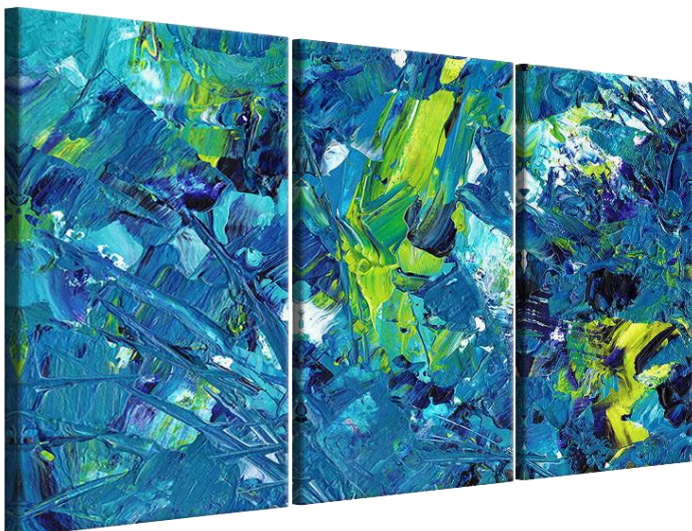

**Pittura**  
**4.2 m x 2.8 m**

**Painting**  
**4.2 m x 2.8 m**

1 pezzo / 1 piece

**CHF 750.00**

**Art. WP20**

**Pennelli**  
**4.2 m x 2.8 m**

**Brushes**  
**4.2 m x 2.8 m**

1 pezzo / 1 piece